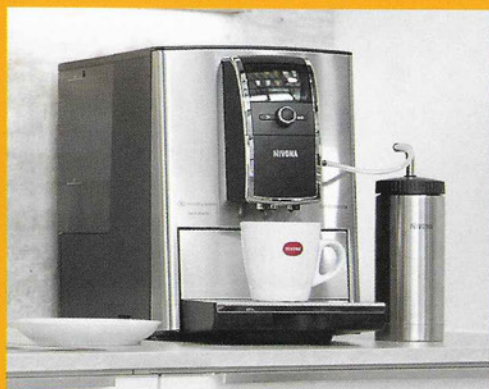

Let us help you make great coffee at work.

Refurbished machines starting from $550 with warranty.

Rental from $28 per week including all service and maintenance.

In-office barista training to get the best out of your machine and coffee beans.

Call us and we can advise you which machine will suit your needs.

MY —
COFFEE
— FiX

CALL US TODAY FOR YOUR FREE 2 WEEK TRIAL*

02 9439 2223